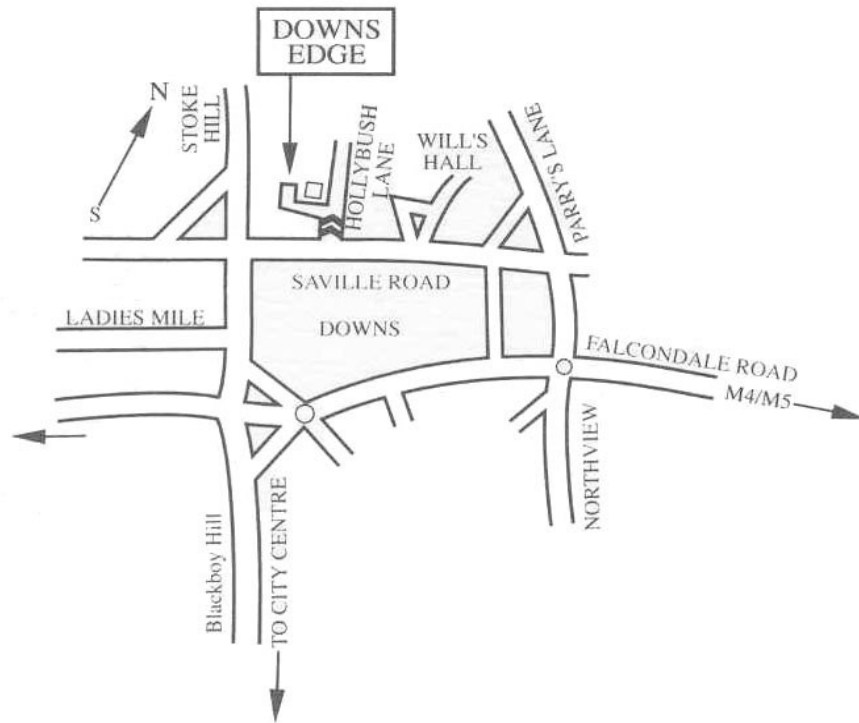

DOWNS EDGE

DOWNS EDGE

Saville Road
Stoke Bishop
Bristol
BS9 1JA

T. +44(0)117 968 3264
F. +44(0)117 968 7063
E. welcome@downsedge.com
W. www.downsedge.co.uk

PUBLIC TRANSPORT

Bus No 40 from Stoke Hill to the City Centre.
Airport Bus Stop - Top of Blackboy Hill - 5mins walk from Downs Edge.

DIRECTIONS

From M5 Exit 17 on to A4018. At 4th roundabout third exit into Parry's Lane. Left into Saville Road, third right into Holly Bush lane, first left immediately after second road hump into Downs Edge drive and proceed to end. If you require directions from other locations please follow this link

www.multimap.com